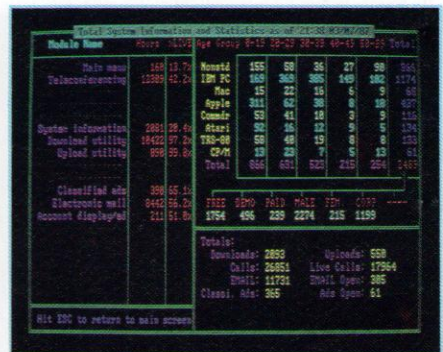

A BREAKTHROUGH of Major Proportions...

The Major BBS

A Bulletin Board System for up to 64 simultaneous users. The Major BBS uses the GALACTICOMM BREAKTHROUGH hardware package, a family of multiple modem cards for the IBM PC, XT, AT, and compatibles. You can operate your own multi-user BBS, from your home or business, with features like:

Multi-User Teleconferencing

"Simulated CB radio" with 65535 different channels to choose from. Talk to others online, in real time. Any number of people may join a single channel. Transcript output format — makes clear who said what, and in what order. "Page" other users elsewhere on the system, "scan" channels for activity, "unlist" and "nopcode" yourself for greater privacy, more!

Multi-User Electronic Mail

Post a message to another user, or to ALL (the public message area). BBS automatically notifies recipient, next time he or she logs on. Each message is tagged with creation date, who wrote it, who it's for, and a topic field. Topics may be browsed without reading the message texts. Message editing capability, automatic deletion of stale messages, more!

Multi-User Etc. Etc. Etc.

Users can upload and download files using XMODEM protocol. Classified ad service automatically scans the ad database for a topic of interest. System Information module informs users of SysOp policies, where to call or send money, and who is online at the moment. User account-edit module provides User-ID data display, credit transfer capability, more!

SysOp Power Console