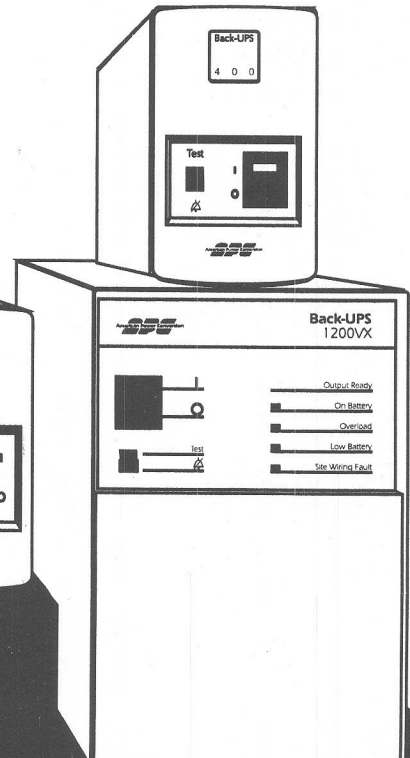

The Back-UPS™
from American Power Conversion

The Back-UPS™
from American Power Conversion

The Back-UPS™
from American Power Conversion

The Back-UPS™
from American Power Conversion

Back-UPS
1200VX

American Power Conversion
APC

I

O

Test

- Output Ready
- On Battery
- Overload
- Low Battery
- Site Wiring Fault