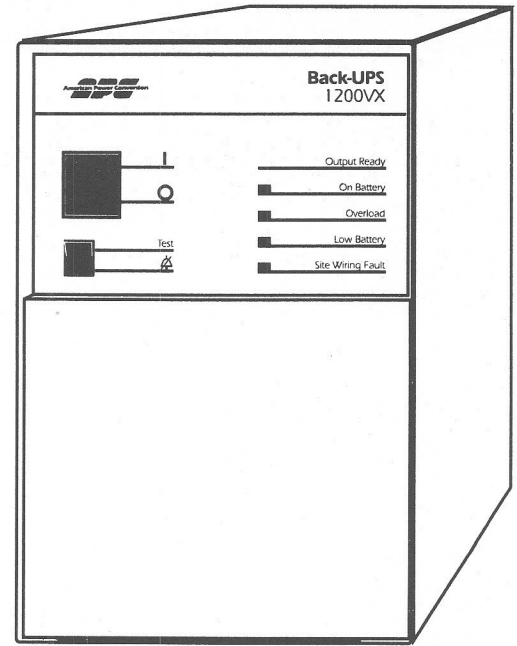

The Back-UPS™
from American Power Conversion

The Back-UPS™
from American Power Conversion

The Back-UPS™
from American Power Conversion

The Back-UPS™
from American Power Conversion

Back-UPS
1200VX

American Power Conversion
APC

I

O

Test

- Output Ready
- On Battery
- Overload
- Low Battery
- Site Wiring Fault