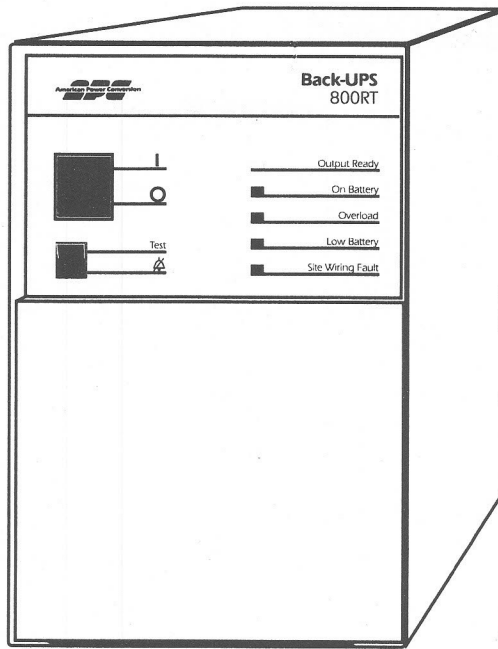

The Back-UPS™
from American Power Conversion

The Back-UPS™
from American Power Conversion

The Back-UPS™
from American Power Conversion

The Back-UPS™
from American Power Conversion

Back-UPS
1200VX

American Power Conversion
APC

I

O

Test

- Output Ready
- On Battery
- Overload
- Low Battery
- Site Wiring Fault