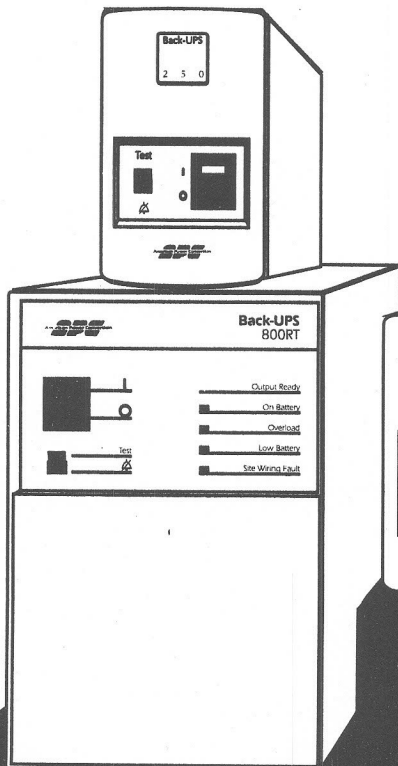

The Back-UPS™
from American Power Conversion

The Back-UPS™
from American Power Conversion

The Back-UPS™
from American Power Conversion

The Back-UPS™
from American Power Conversion

Back-UPS
1200VX

American Power Conversion
APC

I

O

Test

- Output Ready
- On Battery
- Overload
- Low Battery
- Site Wiring Fault